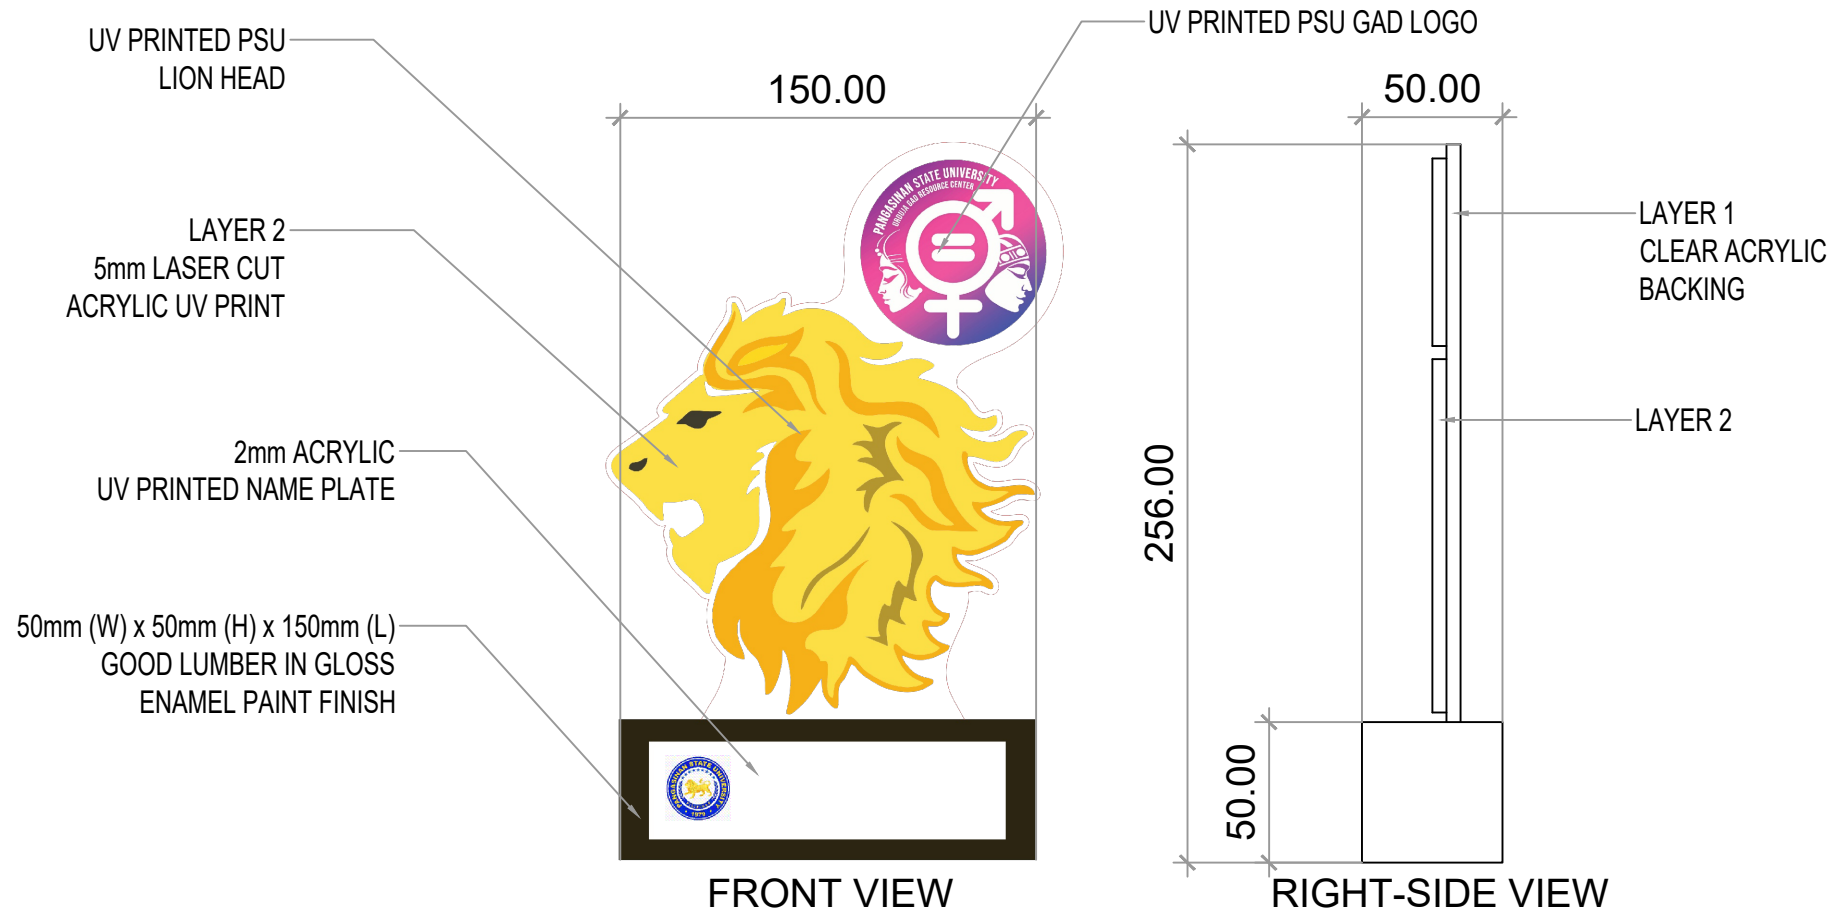

TOP VIEW

FRONT VIEW

RIGHT-SIDE VIEW

SCHOOL:
PANGASINAN STATE UNIVERSITY
 DEPARTMENT:
URDUJA GAD RESOURCE CENTER

TITLE:
The GAD Lion Trophy symbolizes strength, unity, and equality between men and women, recognizing their equal contributions to societal progress. The LION as PSU's symbol also represents shared leadership, with a man and a woman standing side by side, signifying mutual respect and collaboration. Awarded to individuals, organizations, or institutions, the trophy honors those who demonstrate a strong commitment to advancing gender equality, breaking stereotypes, and fostering inclusive environments where all genders have equal opportunities to thrive.

SCHOOL:
PANGASINAN STATE UNIVERSITY
DEPARTMENT:
URDUJA GAD RESOURCE CENTER

TITLE:
The GAD Lion Trophy symbolizes strength, unity, and equality between men and women, recognizing their equal contributions to societal progress. The LION as PSU's symbol also represents shared leadership, with a man and a woman standing side by side, signifying mutual respect and collaboration. Awarded to individuals, organizations, or institutions, the trophy honors those who demonstrate a strong commitment to advancing gender equality, breaking stereotypes, and fostering inclusive environments where all genders have equal opportunities to thrive.