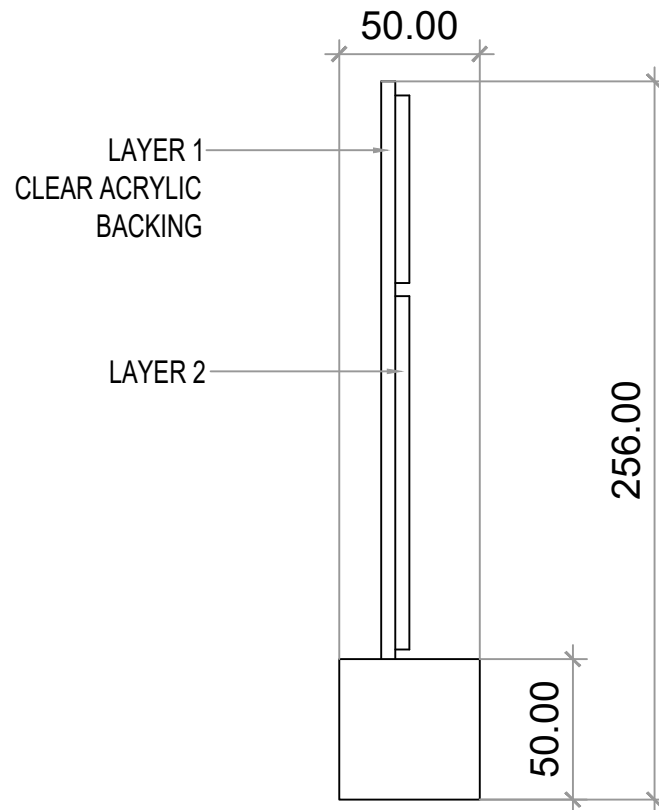

TOP VIEW

FRONT VIEW

RIGHT-SIDE VIEW

SCHOOL:
PANGASINAN STATE UNIVERSITY
 DEPARTMENT:
URDUJA GAD RESOURCE CENTER

TITLE:
The GAD Lion Trophy symbolizes strength, unity, and equality between men and women, recognizing their equal contributions to societal progress. The LION as PSU's symbol also represents shared leadership, with a man and a woman standing side by side, signifying mutual respect and collaboration. Awarded to individuals, organizations, or institutions, the trophy honors those who demonstrate a strong commitment to advancing gender equality, breaking stereotypes, and fostering inclusive environments where all genders have equal opportunities to thrive.

PAGE:
 1 / 3
 DSGN by: Ar. JTB V4

TOP VIEW

UV PRINTED PSU GAD LOGO (WHITE BACKING)

LAYER 2
5mm LASER CUT
ACRYLIC UV PRINTED
PSU LION HEAD
(WHITE BACKING)

LEFT-SIDE VIEW

REAR VIEW

50mm (W) x 50mm (H) x 150mm (L)
GOOD LUMBER IN GLOSS
ENAMEL PAINT FINISH

SCHOOL:
PANGASINAN STATE UNIVERSITY
DEPARTMENT:
URDUJA GAD RESOURCE CENTER

TITLE:
The GAD Lion Trophy symbolizes strength, unity, and equality between men and women, recognizing their equal contributions to societal progress. The LION as PSU's symbol also represents shared leadership, with a man and a woman standing side by side, signifying mutual respect and collaboration. Awarded to individuals, organizations, or institutions, the trophy honors those who demonstrate a strong commitment to advancing gender equality, breaking stereotypes, and fostering inclusive environments where all genders have equal opportunities to thrive.