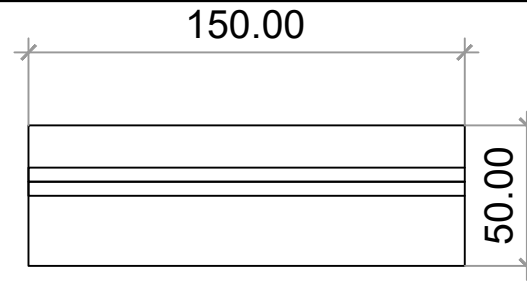

TOP VIEW

FRONT VIEW

RIGHT-SIDE VIEW

SCHOOL:
PANGASINAN STATE UNIVERSITY
 DEPARTMENT:
URDUJA GAD RESOURCE CENTER

TITLE:
The GAD Lion Trophy symbolizes strength, unity, and equality between men and women, recognizing their equal contributions to societal progress. The LION as PSU's symbol also represents shared leadership, with a man and a woman standing side by side, signifying mutual respect and collaboration. Awarded to individuals, organizations, or institutions, the trophy honors those who demonstrate a strong commitment to advancing gender equality, breaking stereotypes, and fostering inclusive environments where all genders have equal opportunities to thrive.

PAGE:
 1 / 3
 DSGN by: Ar. JTB V4

TOP VIEW

UV PRINTED PSU GAD LOGO (WHITE BACKING)

LAYER 2
5mm LASER CUT
ACRYLIC UV PRINTED
PSU LION HEAD
(WHITE BACKING)

LEFT-SIDE VIEW

REAR VIEW

50mm (W) x 50mm (H) x 150mm (L)
GOOD LUMBER IN GLOSS
ENAMEL PAINT FINISH